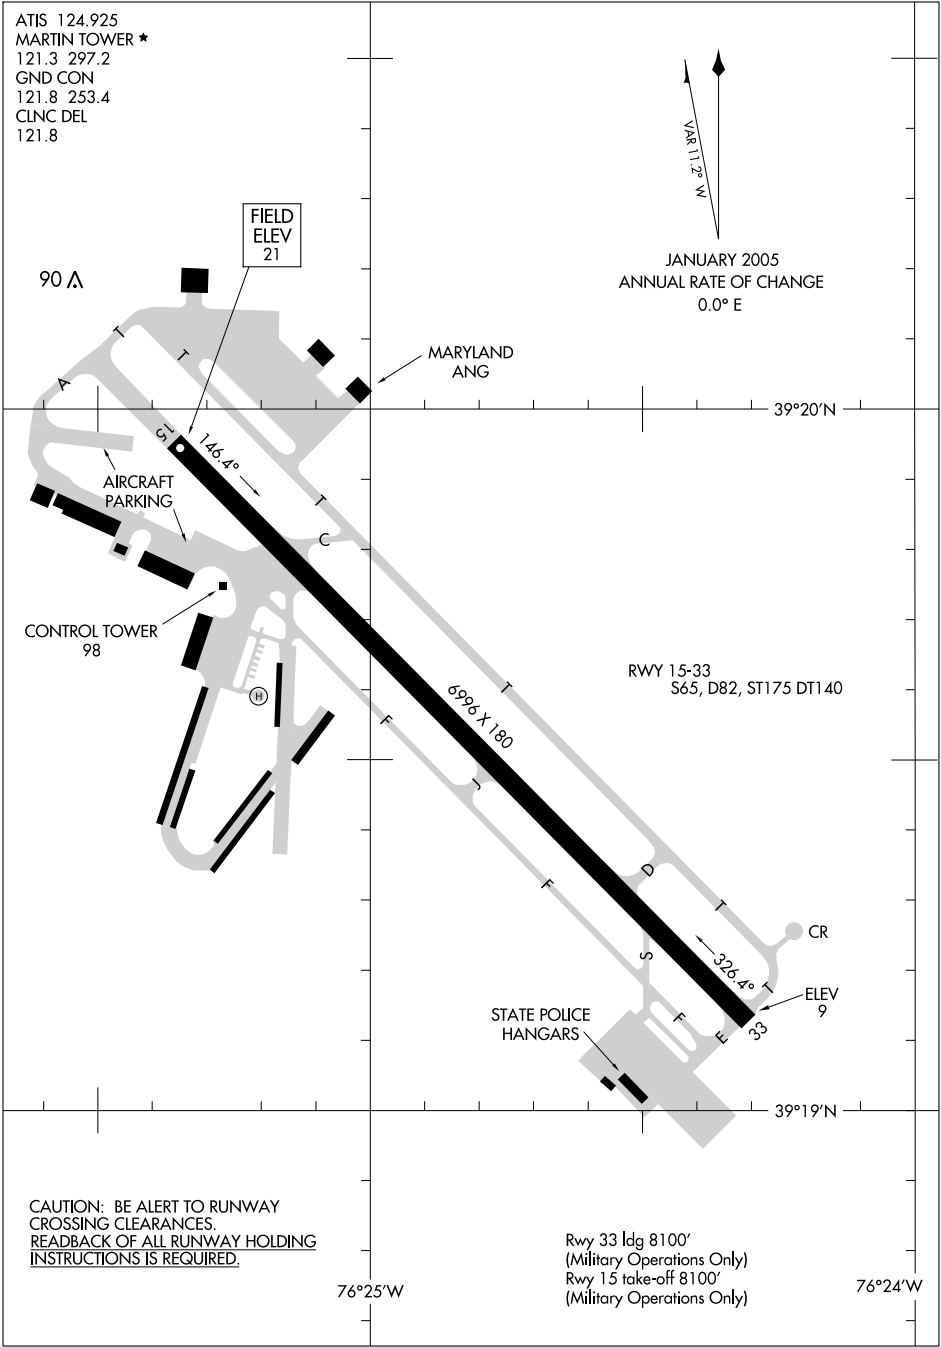

08045

AIRPORT DIAGRAM

AL-5222 (FAA)

MARTIN STATE (MTN)
BALTIMORE, MARYLAND

ATIS 124.925
MARTIN TOWER ★
121.3 297.2
GND CON
121.8 253.4
CLNC DEL
121.8

VAR 11.2° W
JANUARY 2005
ANNUAL RATE OF CHANGE
0.0° E

NE-3, 09 APR 2009 to 07 MAY 2009

NE-3, 09 APR 2009 to 07 MAY 2009

CAUTION: BE ALERT TO RUNWAY CROSSING CLEARANCES. READBACK OF ALL RUNWAY HOLDING INSTRUCTIONS IS REQUIRED.

AIRPORT DIAGRAM

08045

BALTIMORE, MARYLAND
MARTIN STATE (MTN)